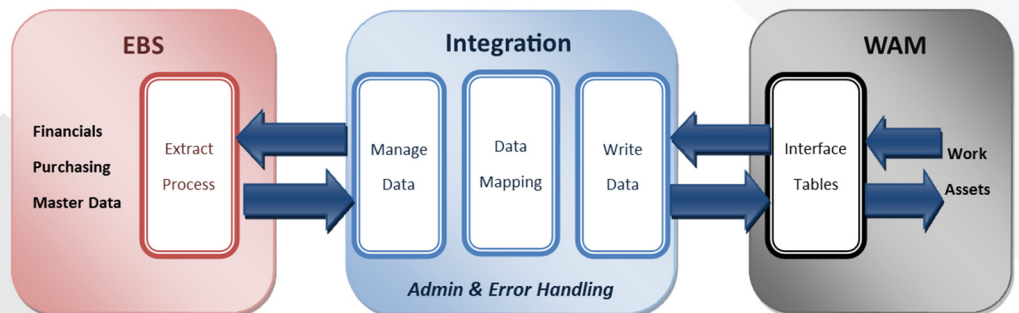

Solution Highlights

- Core BPEL processes integrate the two applications and use standard data mapping based on XSL Transformation
- Integration leverages standard interface tables and programs
- Effectively shares thousands of objects and transactions across the two systems

Achieving full integration between the applications in your Supply Chain processes can deliver great return on investment. If your Supply Chain applications include Oracle Work Order and Asset Management (WAM) and Oracle E-Business Suite (EBS), then you know that integration between the two is notoriously complex and fraught with frustration.

AST has successfully achieved full integration between WAM and EBS using our pre-built integration tools. We can help your organization gain significant operational efficiencies with this approach. Whether you currently have no integration, some integration, or full integration between Oracle EBS and WAM products, our assessment services can provide valuable insight into your processes, and ways to improve your bottom line.

Our services include assessment, strategy, implementation guidance and execution, training, and managed services support.

Specialized. Recognized. Preferred.

View AST's recent [Webinar](#) on EBS/WAM Integration.

AST Corporation is an Oracle PartnerNetwork Platinum Partner, an Oracle Pillar Partner, and three-time recipient of the Oracle Excellence Award.

www.astcorporation.com | 888.278.0002 | info@astcorporation.com