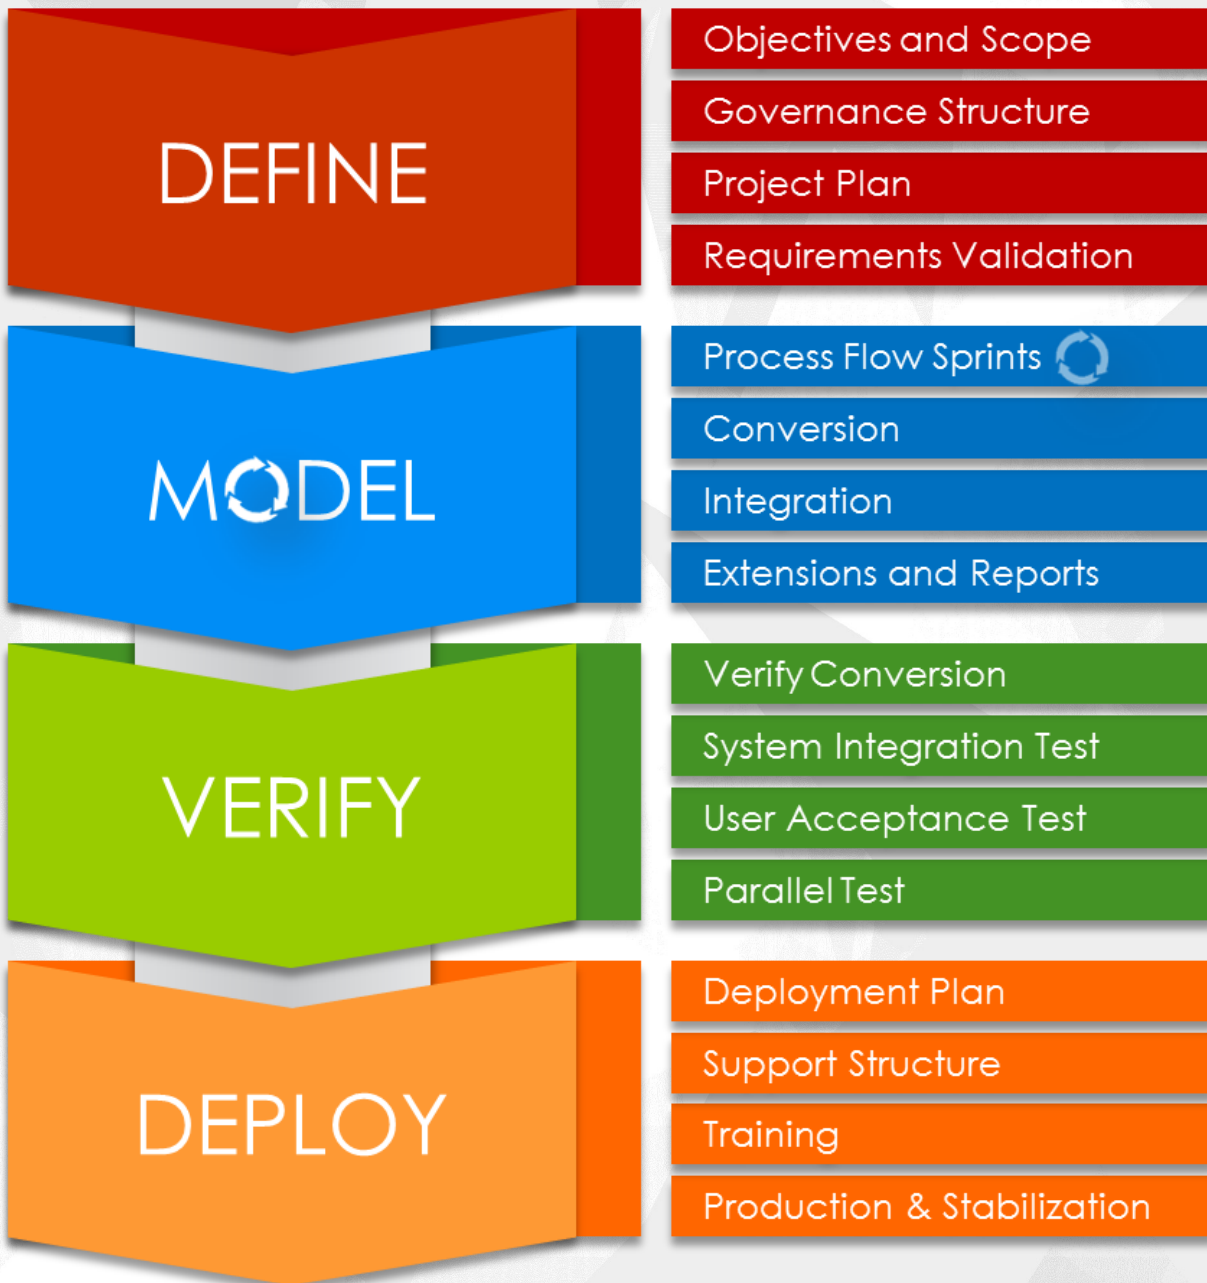

Implementation Methodology

Enterprise Domain Model (EDM)

AST Corporation is an Oracle Partner Network Platinum Partner, an Oracle Cloud Premier Partner, an Oracle Pillar Partner, and multi-year recipient of the Oracle Excellence Award.